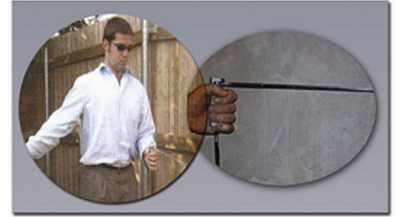

Explosives even being hidden behind of barriers, metal structures, brick walls, concrete structures can be easily found by Sniffex. Since Sniffex has a sensor which is very sensitive to the ions of NOx which is always exist in all explosives. As a result, Sniffex finds all explosives that have NOx such as TNT, C4, Pentarythrol Tetranitrate PETN, Royal Demolition Explosive-RDX, dynamite etc.

S  
N  
I  
F  
F  
E  
X  
®  
P  
L  
U  
S

**SNIFF<sup>EX</sup>®**

It starts to work with the hands' movements of the operator. Its working range is between 8 and 12 meters for small targets. Its weight is changing from 50gr to 200gr. For more heavy targets which is about 400 gr, its range is 50 meters