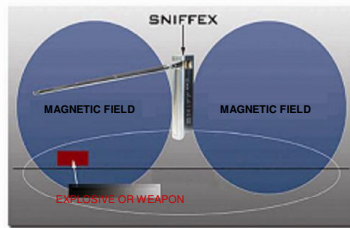

Explosives even being hidden behind of barriers, metal structures, brick walls, concrete structures can be easily found by Sniffex. Since Sniffex has a sensor which is very sensitive to the ions of NOx which is always exist in all explosives. As a result, Sniffex finds all explosives that have NOx such as TNT, C4, Pentarythrol Tetranitrate PETN, Royal Demolition Explosive-RDX, dynamite etc.

S  
N  
I  
F  
F  
E  
X  
®  
P  
L  
U  
S

**SNIFF<sup>EX</sup>®**

It starts to work with the hands' movements of the operator. Its working range is between 8 and 12 meters for small targets. Its weight is changing from 50gr to 200gr. For more heavy targets which is about 400 gr, its range is 50 meters

**SNIFF<sup>EX</sup>®**

For any security gate control points, sniffex helps to find explosives and any guns or weapons.

**SNIFF<sup>EX</sup>®**

Sniffex can be used to find hidden guns and explosive material which are trucked away in any parts of freight transport vehicles

**SNIFF<sup>EX</sup>®**

It can be detect not only personal mines but also anti-tank mines. The remote controlled bombs can be easily found by this system. This is preventing terrorist attack to the people and soldiers.